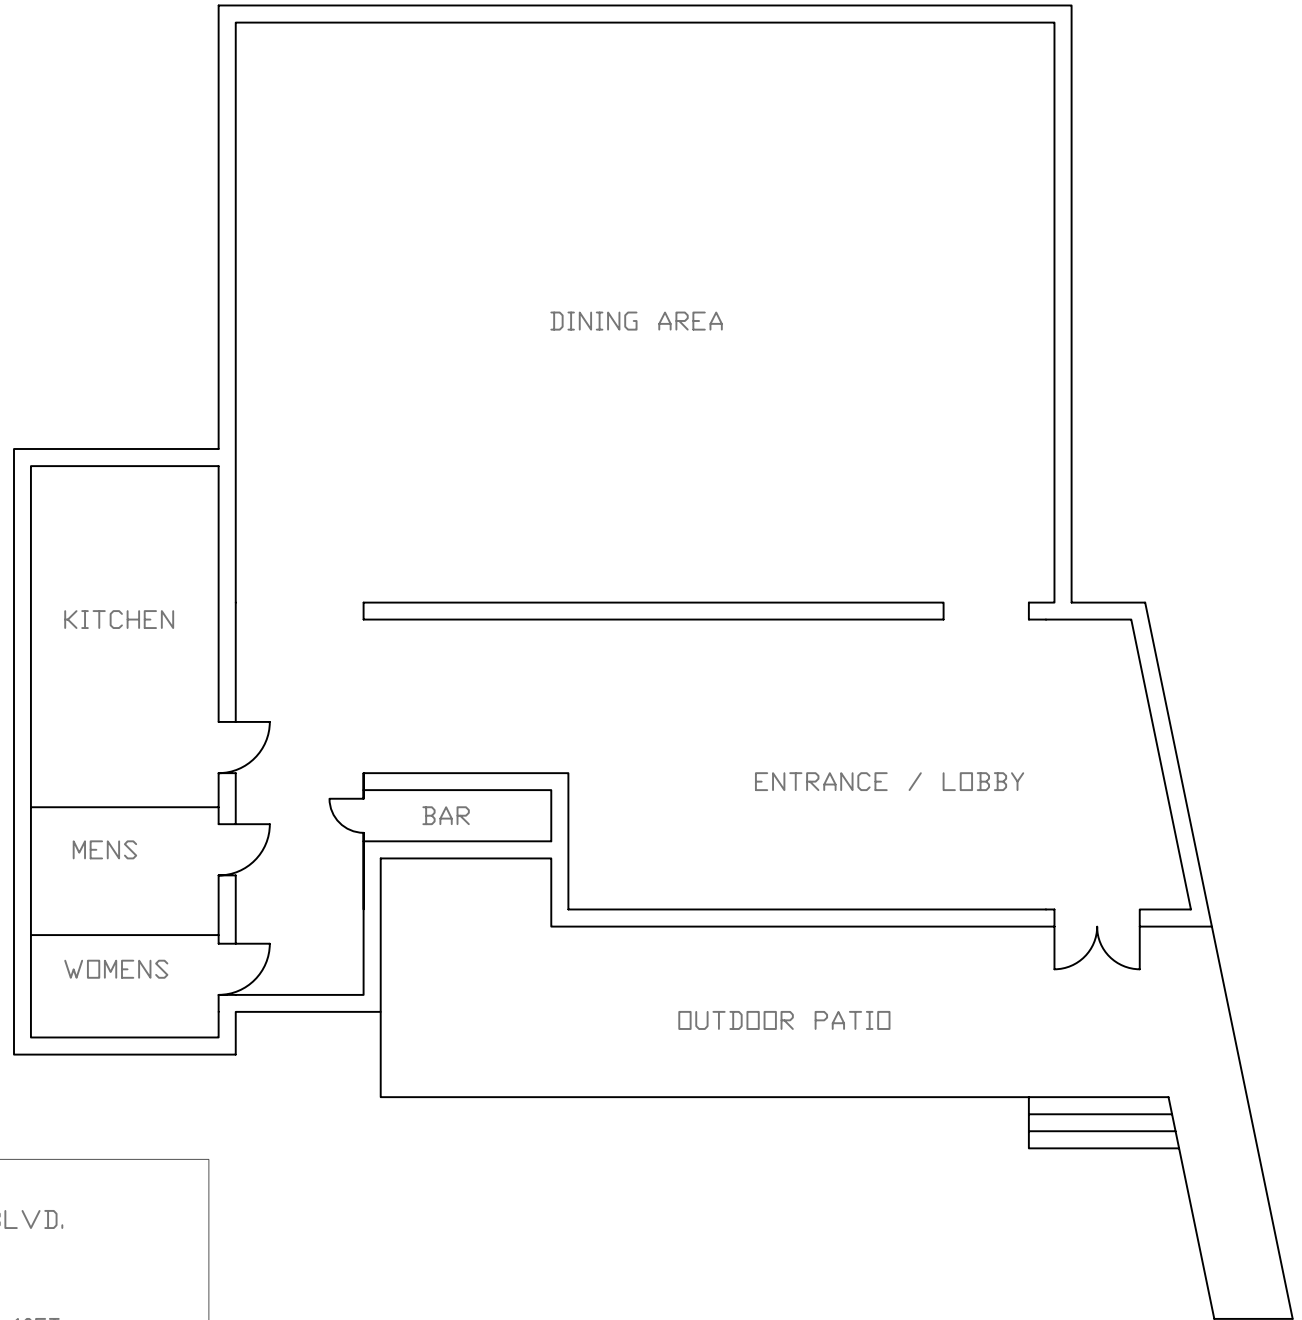

TABLE (8 SEATS)

6FT. BANQUET

CAKE

CAKE / CARVING

DANCE FLOOR

CITY FOREST LODGE
254 LAGUNA HONDA BLVD.
SAN FRANCISCO, CA

SCALE